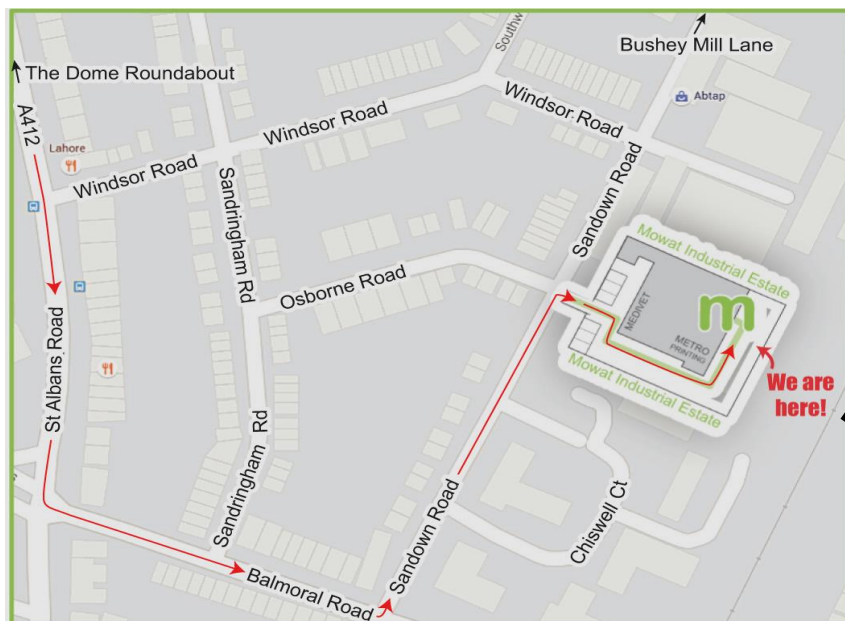

Shop address: Unit 11, Mowat Industrial Estate, Sandown Rd, Watford WD24 7UY

3. ONLINE ORDERING GUIDE

Our aim is that all orders are sent out within 10 working days. During the busy summer period, it can take a little longer, so please allow us some extra time to get your order to you.

b) The address for Click & Collect:

6, Mowat Industrial Estate, Sandown Rd, Watford WD24 7UZ

If you have any queries, please do not hesitate to call or email us. We are happy to help!